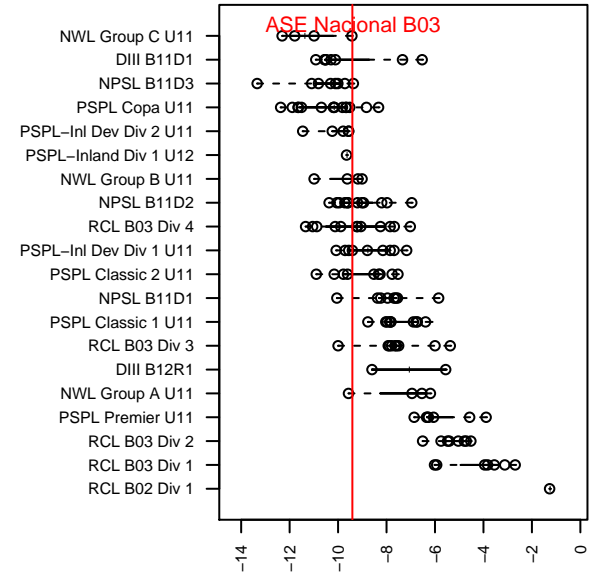

**attack and defense rating
relative to others at age
and all opponents in last 13 months**